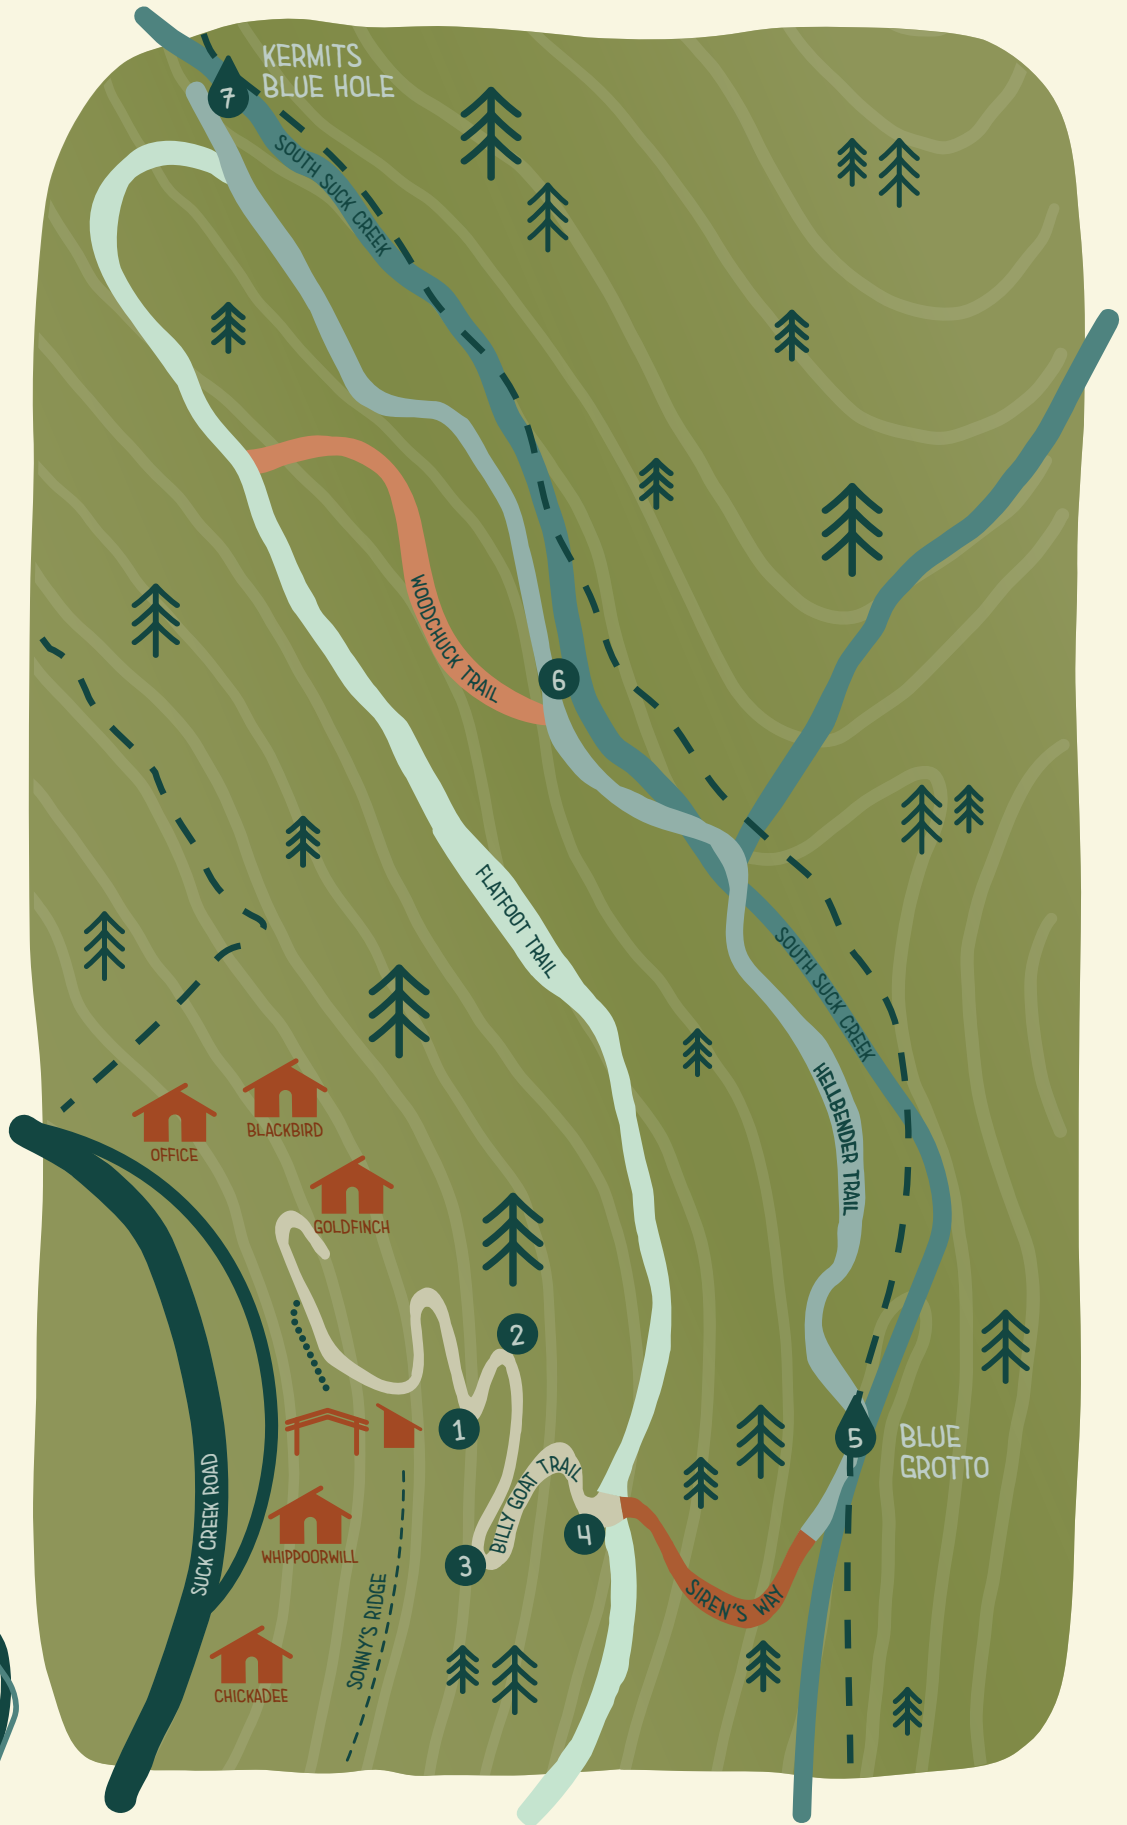

TRAIL MAP

LEGEND

- WAYPOINT
- DESTINATION (BLUE HOLE)
- CABINS
- PAVILLION
- SOLAR SHED

TRAILS

- BILLY GOAT TRAIL
- FLATFOOT TRAIL
- HELLBENDER TRAIL
- WOODCHUCK TRAIL
- SIREN'S WAY
- ROAD

PROPERTY MAP

TRAIL STATS

- ELEVATION GAIN - 314 FT
- BILLY GOAT TRAIL - 1/4 MI
- FLATFOOT TRAIL - 1 MI
- WOODCHUCK TRAIL - 1/4 MI
- SIREN'S WAY - 1/4 MI
- HELLBENDER - 1/2 MI

SCENIC WAYPOINTS

- | | |
|---------------------|------------------------|
| 1 - KELLY'S POINT | 6 - MOON CIRCLE |
| 2 - FERN GARDENS | 7 - KERMIT'S BLUE HOLE |
| 3 - WEEPING ROCKS | |
| 4 - CHALKBOARD ROCK | |
| 5 - BLUE GROTTO | |

TALKING WATER
NATURE RETREAT